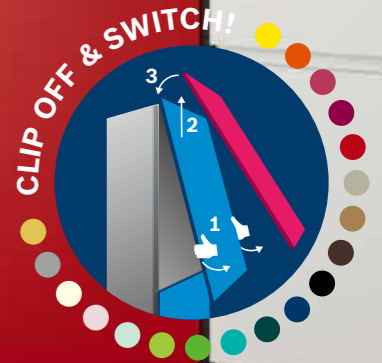

Designed to be redesigned

随心·隨色 重新演繹

Bosch Vario Style bottom freezer with VitaFresh: your first fridge with exchangeable colour fronts.

Bosch Vario Style 無霜雪櫃配備 VitaFresh 保鮮技術：您可隨時輕鬆地更換門板顏色。

了解更多

reddot award 2018
winner

GERMAN DESIGN AWARD
WINNER
2018

CLIP OFF & SWITCH!